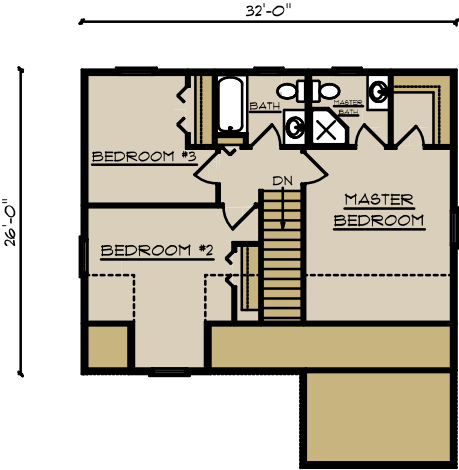

COZY LOG HOMES

WAVERLY

| | |
|--------------|-----------|
| FIRST FLOOR | 938 S.F. |
| SECOND FLOOR | 795 S.F. |
| TOTAL | 1733 S.F. |

FIRST FLOOR

SECOND FLOOR