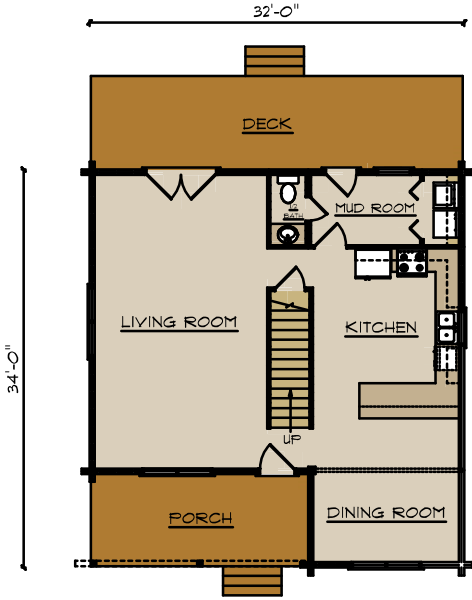

COZY LOG HOMES

WAVERLY

| | |
|--------------|-----------|
| FIRST FLOOR | 938 S.F. |
| SECOND FLOOR | 795 S.F. |
| TOTAL | 1733 S.F. |

FIRST FLOOR

SECOND FLOOR