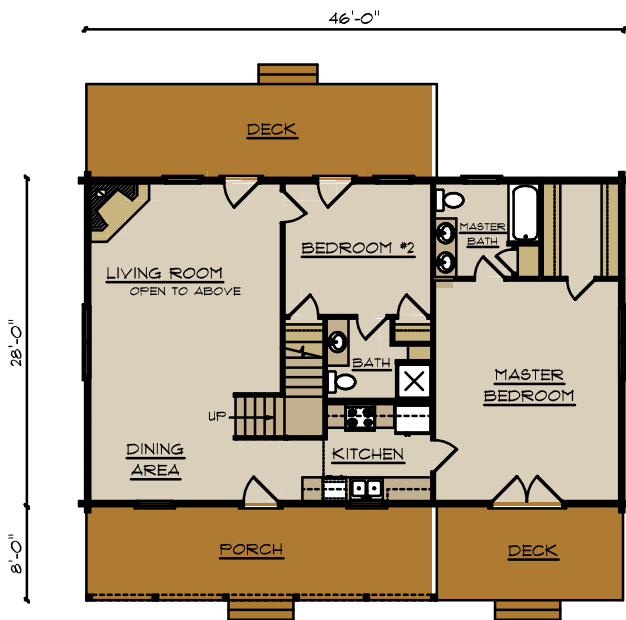

# COZY LOG HOMES

## DOVER

|              |           |
|--------------|-----------|
| FIRST FLOOR  | 1288 S.F. |
| SECOND FLOOR | 228 S.F.  |
| TOTAL        | 1516 S.F. |

FIRST FLOOR

SECOND FLOOR